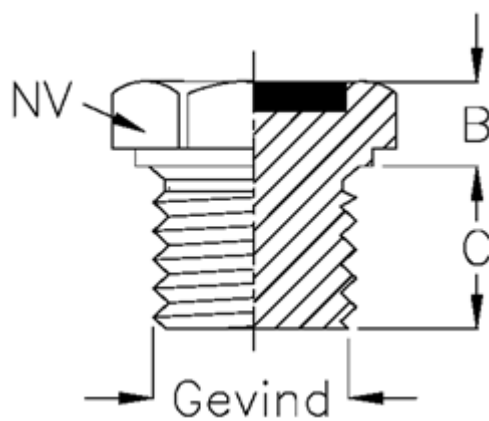

Article number: 21320459A

Description: Drain filling plug
Type 32A M12x1,5 ET.A (filling red)

Measures

B = 6
C = 8
NV = 17
Thread = M12x1,5